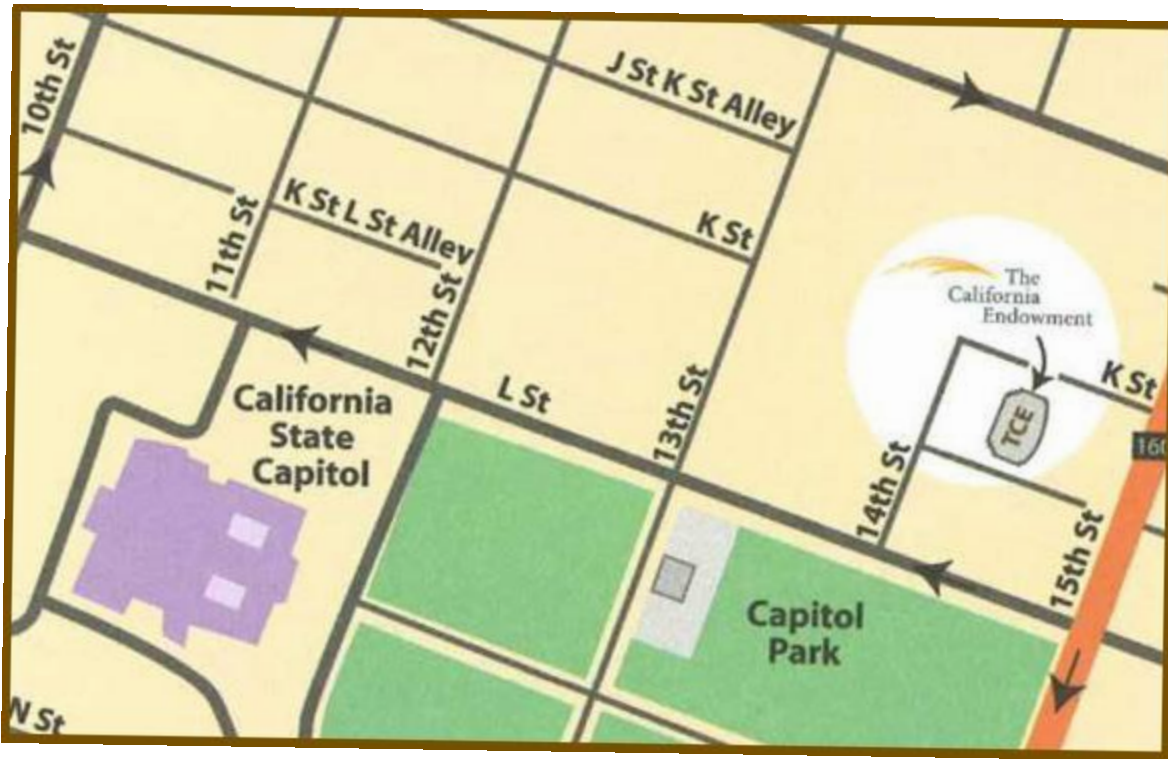

GETTING HERE

Sacramento Meeting Place

1414 K. Street, Suite 500, Sacramento, CA 95814
(916) 558-6760

PARKING

The Meeting Place does not provide parking. Parking is available on a first-come, first-served basis across the street at Capitol Centre parking garage or the Capitol Garage for an hourly fee. Additional parking may also be found in surrounding buildings or on the street for an hourly fee.

Capitol Garage (Next to Capitol Centre)

1500 K Street
Sacramento, CA
Rates: each 20 minutes = \$1.50
Hourly: \$4.50
Daily max of \$17.00

Capitol Centre (Next to Capitol Garage)

1520 K Street
Sacramento, CA
Rates: each 30 minutes = \$1.50
Hourly: \$3.00
Daily max of \$13
After 2pm, \$5 flat rate

DRIVING DIRECTIONS

From the North Lake Tahoe / Nevada City / Grass Valley Area:

Take I-80 West to I-5 South
Take the J Street exit toward Downtown
Stay on J Street and turn right on 15th Street
Turn right on L Street
Turn right on 14th Street

Take I-80 East to I-5 South
Take the J Street exit toward Downtown
Stay on J Street and turn right on 15th Street
Turn right on L Street
Turn right on 14th Street

From Airport:

Take I-5 South
Take J street exit
Turn right onto 15th Street
Turn right onto L Street
Turn right on 14th Street